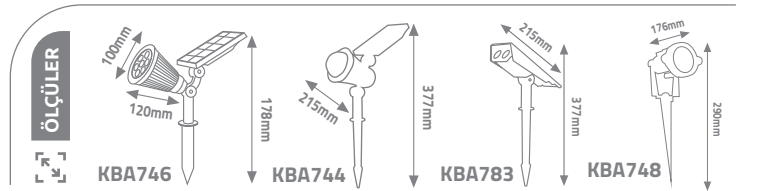

SOLAR LED PROJEKTÖR

YÜKSEK LÜMEN

KST310 - KST311

Ürün Kodu	W watt	açıklama	koli adedi	fiyat
KST303	30W	3.2V4000mAh	5	35.00 $
KST304	50W	3.2V5000mAh	5	42.00 $
KST305	100W	3.2V8000mAh	16	45.00 $
KST306	150W	3.2V10000mAh	18	58.00 $
KST301	200W	3.2V12000mAh	10	62.00 $
KST302	300W	3.2V15000mAh	5	105.00 $
KST310	100W	3.2V4000mAh	10	48.00 $
KST311	200W	3.2V8000mAh	10	64.00 $

IP65

SOLAR KAZIKLI BAĞÇE ARMATÜRLERİ

KBA748

KBA746

KBA783

KBA744

Ürün Kodu	W watt	lümen	koli adedi	fiyat
KBA746	7W	560	50	19.50 $
KBA744	10W	800	50	28.50 $
KBA783	10W	800	50	22.50 $
KBA748	12W	960	20	60.00 $

Şarj süresi:4-6 Saat
Çalışma süresi:8-12 Saat
ABS Plastik

IP65

SOLAR KAZIKLI BAĞÇE ARMATÜRÜ

IP44

2700K

24

Ürün Kodu	açıklama	fiyat
KBA743	1.2v 300mAh	15.00 $