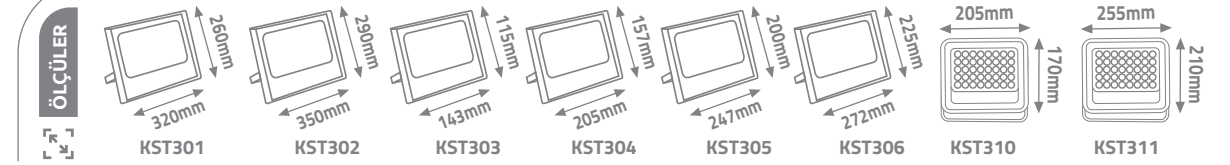

SOLAR LED PROJEKTÖR

YÜKSEK LÜMEN

KST310 - KST311

Ürün Kodu	W watt	açıklama	koli adedi	fiyat
KST303	30W	3.2V4000mAh	5	35.00 $
KST304	50W	3.2V5000mAh	5	42.00 $
KST305	100W	3.2V8000mAh	16	45.00 $
KST306	150W	3.2V10000mAh	18	58.00 $
KST301	200W	3.2V12000mAh	10	62.00 $
KST302	300W	3.2V15000mAh	5	105.00 $
KST310	100W	3.2V4000mAh	10	48.00 $
KST311	200W	3.2V8000mAh	10	64.00 $

IP65

SOLAR KAZIKLI BAĞÇE ARMATÜRLERİ

KBA748

KBA746

KBA783

KBA744

Ürün Kodu	W watt	lümen	koli adedi	fiyat
KBA746	7W	560	50	19.50 $
KBA744	10W	800	50	28.50 $
KBA783	10W	800	50	22.50 $
KBA748	12W	960	20	60.00 $

Şarj süresi:4-6 Saat
Çalışma süresi:8-12 Saat
ABS Plastik

IP65

SOLAR KAZIKLI BAĞÇE ARMATÜRÜ

IP44

2700K

24

Ürün Kodu	açıklama	fiyat
KBA743	1.2v 300mAh	15.00 $