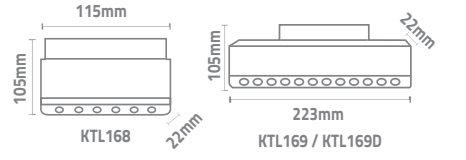

BAFA LENSİLİ MAGNET ARMATÜR (DIMMER)

Ürün Kodu	W watt	lümen	koli adedi	fiyat
KTL164	6W	300	100	5.25 $
KTL165	12W	600	50	7.40 $
KTL166	18W	900	50	10.20 $
KTL167	24W	1200	50	14.00 $
KTL164D	6W	300	100	20.00 $
KTL165D	12W	600	50	22.50 $
KTL166D	18W	900	50	24.00 $
KTL167D	24W	1200	50	27.50 $

OSRAM LED CHIPS INSIDE

Alüminyum

ÖLÇÜLER

BAFA LENSİLİ MAGNET ARMATÜR

KTL168

KTL169&169D

OSRAM LED CHIPS INSIDE

Alüminyum

AYARLANABİLİR BAŞLIKLİ

ÖLÇÜLER

İZNİK COB MAGNET SARKIT RAY SPOT

OSRAM LED CHIPS INSIDE

Alüminyum

Ürün Kodu	W watt	lümen	fiyat
KTL172	6W	300	19.10 $
KTL173	12W	600	22.00 $
KTL172D	6W	300	30.00 $
KTL173D	12W	600	32.50 $